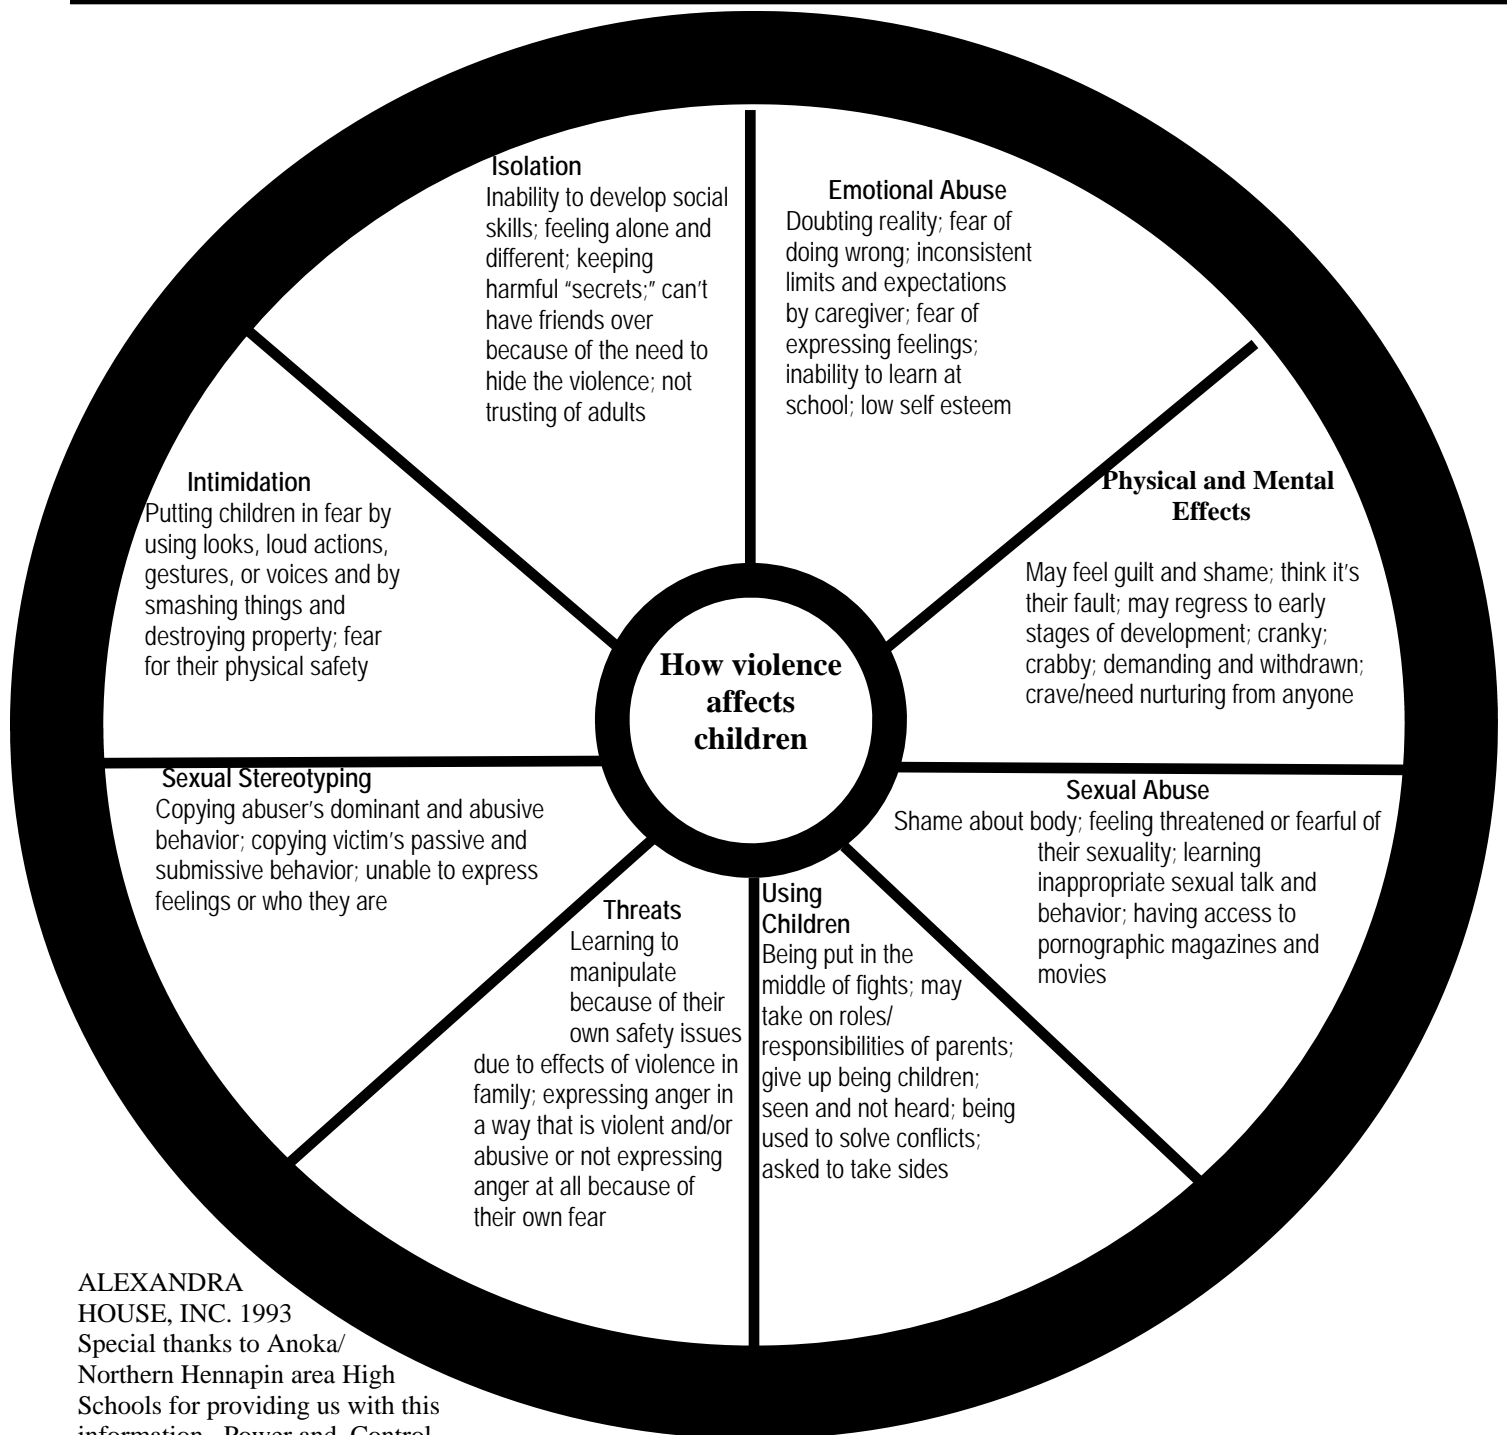

Children's Domestic Violence Wheel

ALEXANDRA
HOUSE, INC. 1993
Special thanks to Anoka/
Northern Hennepin area High
Schools for providing us with this
information. Power and Control
Wheel design adapted from Domestic
Abuse Project.